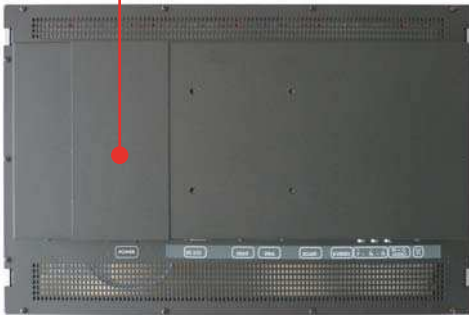

lato frontale

lato posteriore

laterale

The new 22" model offers a smart functionality in the back cover, which includes a new maintenance opportunity. It has been designed to make easy and complete the access to the PSU, due to a small detachable "door". The detachable layer opens easily by means of pulling out a unique and simple jackscrew, showing immediately the electronics plate. With this new mechanics concept the power supply unit can be easily changed.

Display panel

Product name: LCD 22" PF W DVB-T monitor/TV
 Screen size: 22" (56 cm) diagonal
 Aspect Ratio: 16:10
 Resolution: 1680 (H) x 1050 (V) pixels
 Pixel pitch: 0.28 (H) x 0.28 (V) [mm]
 Display area: 473.7 (H) x 296.1 (V) [mm]
 Brightness: 300 cd/m²
 Contrast ratio: 1000:1
 Viewing angle: H:170°, V:160°
 Colors: 16.7 Mil
 Response time: 1.3 ms / 3.7 ms (Tr / Tf)

Connections

Video: 3 X RCA Component [Y,Pb,Pr]
 1 x mini DIN 4 pins S-Video [Y/C]
 1 x SCART [CVBS, RGB, RS232]
 PC: 1 x Dsub 15 HD Analog RGB [PC]
 1 x Digital RGB [HDMI]
 Tuner: Antenna [75 Ohm - VHF/UHF]
 Audio: 1x Jack 3.5mm audio input
 1x Jack 3.5mm Headphones
 Control: 1 x Dsub 9 RS232

Features

Video: PAL (BGH/D/I,M,N, 60), NTSC (M, 4.43), SECAM
 PC: VGA ~WXGA (1360x768)
 S-Video: 0.7 Vp-p +/- 5%
 HDMI: 480i/p, 576i/p, 720p, 1080p
 Component: 480i/p, 576i/p, 720p, 1080i
 Tuner: PAL BG/I/DK, SECAM L/L', DVB-T
 Electronic tuning via PLL
 Teletext: 1000 pages
 DTV: Pan-EU DVB-T
 Audio: Earphones
 Speakers: (optional)
 Control interfaces: Infrared Remote Control
 RS-232 Serial Port