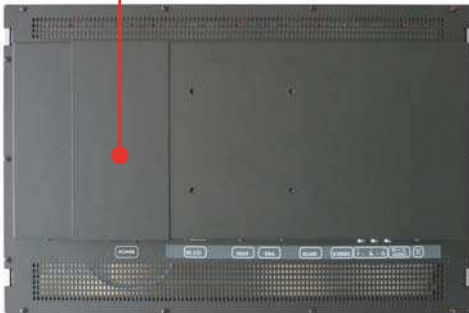

lato frontale

lato posteriore

laterale

68 mm

The new 19" model offers a smart functionality in the back cover, which includes a new maintenance opportunity. It has been designed to make easy and complete the access to the PSU, due to a small detachable "door". The detachable layer opens easily by means of pulling out a unique and simple jackscrew, showing immediately the electronics plate. With this new mechanics concept the power supply unit can be easily changed.

## PLAYFAIR LCD 19" TV/monitor

### Display panel

Product name: LCD 19" PF W DVB-T monitor/TV  
 Screen size: 18.5" (47 cm) diagonal  
 Aspect Ratio: 16:9  
 Resolution: 1366 (H) x 768 (V) pixels  
 Pixel pitch: 0.3 (H) x 0.3 (V) [mm]  
 Display area: 409.8 (H) x 230.4 (V) [mm]  
 Brightness: 250 cd/m<sup>2</sup>  
 Contrast ratio: 1000:1  
 Viewing angle: H:170°, V:160°  
 Colors: 16.7 Mil  
 Response time: 1.3 ms / 3.7 ms (Tr / Tf)

### Connections

Video: 3 X RCA Component [Y,Pb,Pr]  
 1 x mini DIN 4 pins S-Video [Y/C]  
 1 x SCART [CVBS, RGB, RS232]  
 PC: 1 x Dsub 15 HD Analog RGB [PC]  
 1 x Digital RGB [HDMI]  
 Tuner: Antenna [75 Ohm - VHF/UHF]  
 Audio: 1x Jack 3.5mm audio input  
 1x Jack 3.5mm Headphones  
 Control: 1 x Dsub 9 RS232