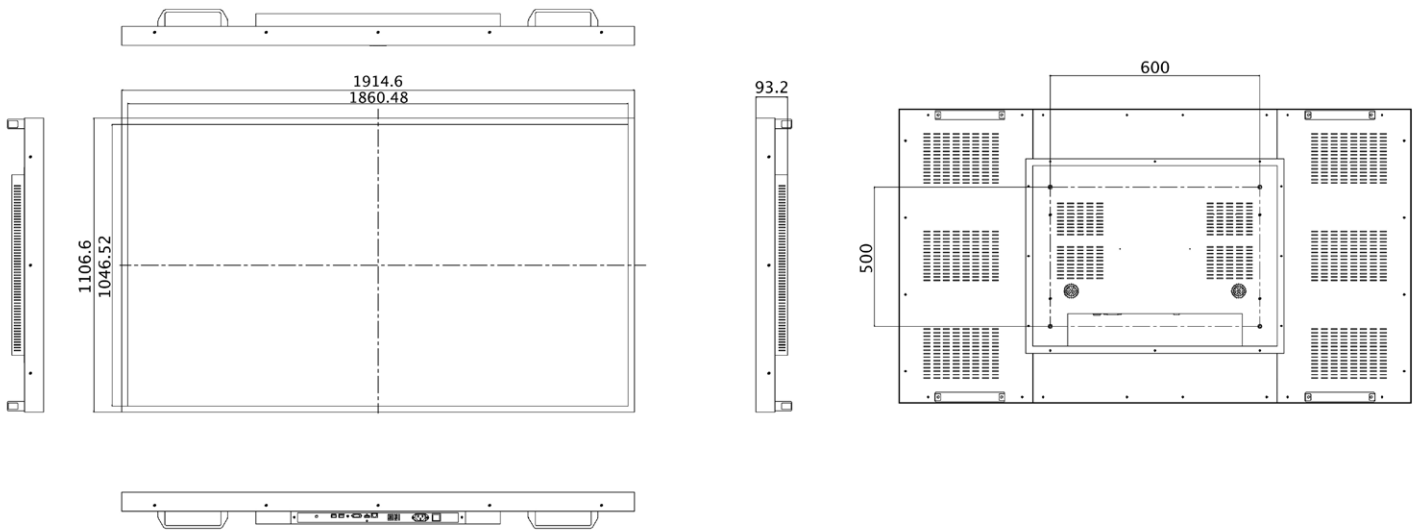

BUILT-IN SPEAKERS

The display has two integrated slimline speakers for applications that involve an audio element.

Rear view

Remote control sensor

Audiovisual inputs and AC power input

84" LARGE FORMAT PROFESSIONAL MONITOR

FULL SPECIFICATION:

84" Large Format Professional Monitor	
Display Size	84 Inch
Resolution	3840x2160
Display Area (WxH mm)	1860.48x1046.52
Pixel Pitch	0.970x0.970
Unit Size (WxHxD mm)	1914.6x1106.6x93.2
VESA Holes (mm)	600X500
Brightness (cd/m ²)	400
Colour	1.06B
Viewing Angle	178°
Contrast Ratio	2000:1
Power Consumption (W)	420
Input Voltage	AC110~240V(50Hz~60Hz)
Working Temperature	0 °C to 50 °C
Media Formats	Video (MPG, AVI, MP4), Audio (MP3), Image (JPG, BMP, PNG)
AV Signal Inputs	HDMI, VGA, Audio Socket (3.5mm)
Audio	2x2W, 4Ω
Lifespan (hours)	50,000
Accessories	Remote Control, User Manual, Power Lead